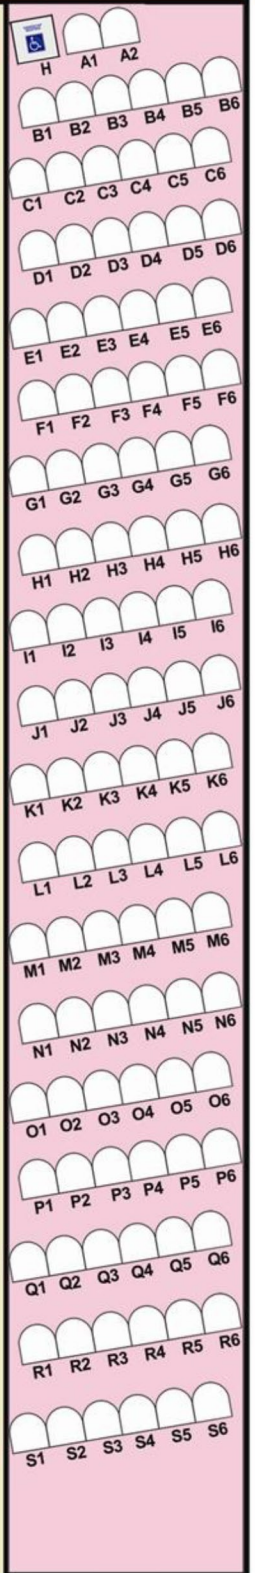

Garner Performing Arts Center Seating

STAGE

LEFT SECTION

CENTER SECTION

RIGHT SECTION

LOBBY