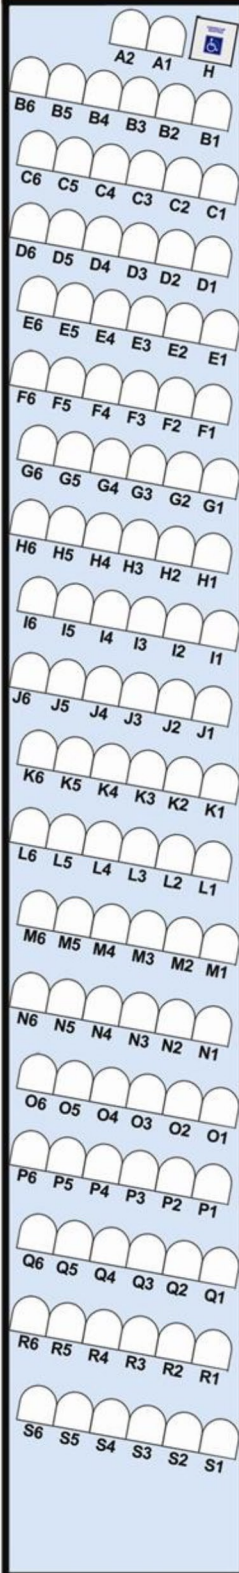

Garner Performing Arts Center Seating

STAGE

LEFT SECTION

CENTER SECTION

RIGHT SECTION

LOBBY