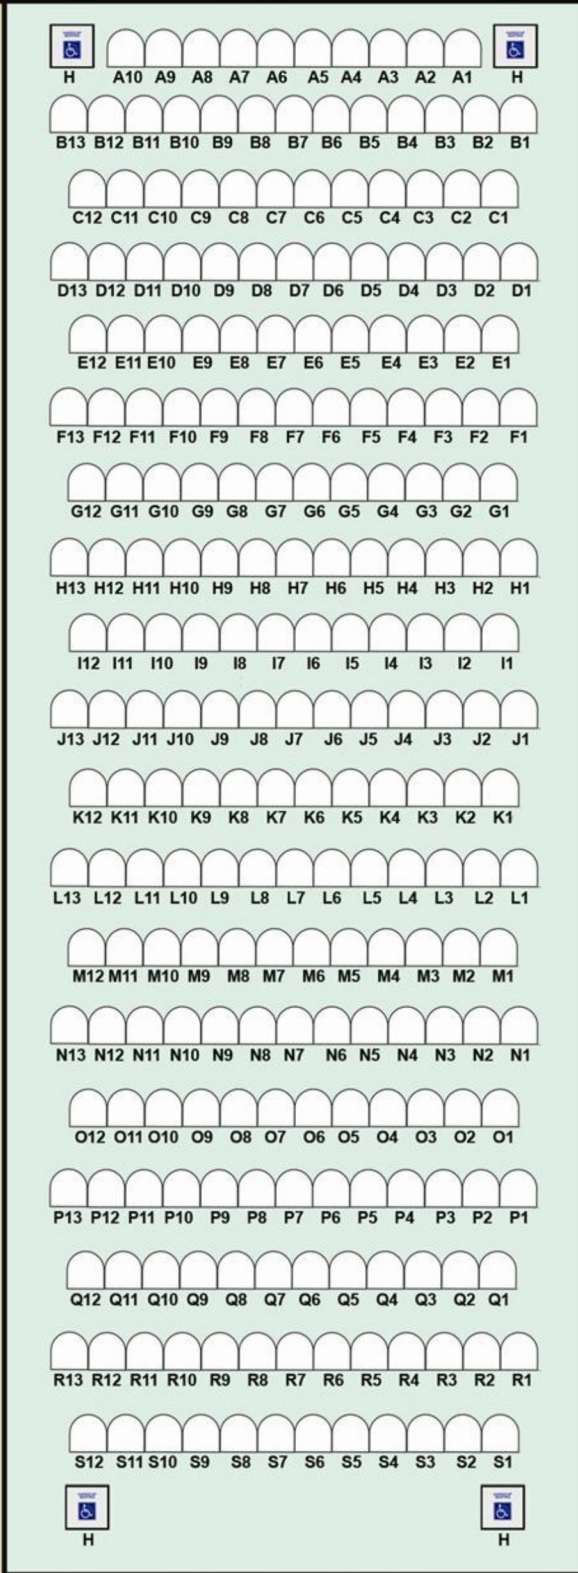

Garner Performing Arts Center Seating

STAGE

LEFT SECTION

CENTER SECTION

RIGHT SECTION

LOBBY